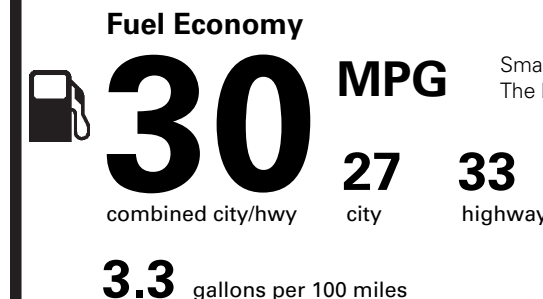

SAFETY/SECURITY

- ADVANCETRAC® WITH RSC®
- AIRBAG - DRIVER KNEE
- AIRBAGS - DUAL STAGE FRONT
- AIRBAGS - FRONT SEAT MOUNTED SIDE IMPACT
- AIRBAGS - SAFETY CANOPY®
- LATCH CHILD SAFETY SYSTEM
- PERSONAL SAFETY SYSTEM™
- SOS POST-CRASH ALERT SYS™
- TIRE PRESSURE MONIT SYS

WARRANTY

- 3YR/36,000 BUMPER / BUMPER
- 5YR/60,000 POWERTRAIN
- 5YR/60,000 ROADSIDE ASSIST

INCLUDED ON THIS VEHICLE

(MSRP)

EQUIPMENT GROUP 301A

OPTIONAL EQUIPMENT/OTHER

- .18" ALUMINUM WHEELS
- 225/60R18 100H A/S BSW TIRES
- FEBRUARY DELIVERY MONTH
- FORD CO-PILOT360 ASSIST
- .VOICE-ACTV TOUCH-SCR NAV SYS
- .ADAPTIVE CRUISE W/STOP AND GO
- FRONT LICENSE PLATE BRACKET

695.00

NO CHARGE

PRICE INFORMATION

BASE PRICE	$29,255.00
TOTAL OPTIONS/OTHER	695.00
TOTAL VEHICLE & OPTIONS/OTHER	29,950.00
DESTINATION & DELIVERY	1,195.00

TOTAL MSRP $31,145.00

Whether you decide to lease or finance your vehicle, you'll find the choices that are right for you. See your dealer for details or visit www.ford.com/finance.

SPECIAL ORDER

LA031 N HZ 2XX 025 003751 01 03 20

This label is affixed pursuant to the Federal Automobile Information Disclosure Act. Gasoline, License, and Title Fees, State and Local taxes are not included. Dealer installed options or accessories are not included unless listed above.

EPA DOT Fuel Economy and Environment

Gasoline Vehicle

Small SUVs range from 18 to 120 MPG. The best vehicle rates 136 MPGe.

You save $750
in fuel costs over 5 years compared to the average new vehicle.

Annual fuel cost $1,350